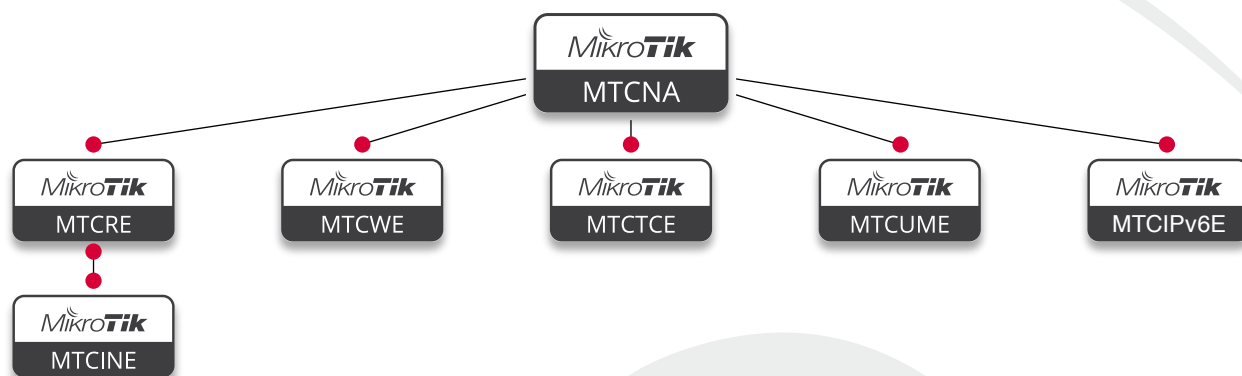

IT Global Consulting, azienda di consulenza informatica specializzata in reti di telecomunicazione e Training Center, è lieta di presentare al pubblico i propri corsi di certificazione ufficiali MikroTik.

Tutti i corsi di certificazione saranno presentati da Alessandro Pasta, istruttore certificato MikroTik, laureato in ingegneria informatica e consulente informatico specializzato in telecomunicazioni. Grazie ad una esperienza tecnica, consulenziale e formativa pluriennale, Alessandro sarà in grado di trasmettere ai propri allievi tutte le nozioni base ed avanzate per una corretta gestione di una infrastruttura di rete basata su prodotti MikroTik!

Tutti i corsi potranno essere usufruiti presso le aule di formazione di IT Global Consulting. Su richiesta è possibile organizzare corsi specifici aziendali e riservati presso il cliente ed usufruire di condizioni speciali per isp/wisp e gruppi numerosi. Per maggiori informazioni ed iscrizioni, visita la pagina web <https://www.itglobalconsult.it/it/corsi-mikrotik>

Siamo inoltre in grado di organizzare ed erogare corsi basati sui prodotti dei principali produttori in ambito networking.

Questi i corsi che **IT Global Consulting** propone ai propri clienti ed allievi

MikroTik MTCNA
MTCNA
MikroTik Certified Network Associate
Il corso MTCNA è rivolto agli operatori informatici del settore delle telecomunicazioni e prevede l'introduzione all'uso e configurazione di base dei prodotti MikroTik. Tale corso rappresenta la porta di accesso ai successivi livelli di certificazione Engineer MikroTik.

MikroTik MTCWE
MTCWE
MikroTik Certified Wireless Engineer
Il corso MTCWE è rivolto a tutti coloro che vogliono approfondire le tematiche legate ad una corretta gestione e configurazione avanzata dei dispositivi MikroTik all'interno di una rete wireless. La partecipazione al corso ha come requisito il possesso della certificazione MTCNA.

MikroTik MTCRE
MTCRE
MikroTik Certified Routing Engineer
Il corso MTCRE introduce e sviluppa le tematiche legate alle metodologie di routing statico e dinamico (OSPF), tunneling avanzato e vlan. La partecipazione al corso ha come requisito il possesso della certificazione MTCNA.

MikroTik MTCTCE
MTCTCE
MikroTik Certified Traffic Control Engineer
Il corso MTCTCE fornisce le competenze necessarie per una corretta gestione del traffico di rete attraverso tecnologie come QoS e code, firewalling e Web Proxing. La partecipazione al corso ha come requisito il possesso della certificazione MTCNA.

MikroTik MTCUME
MTCUME
MikroTik Certified User Management Engineer
Il corso MTCUME si focalizza su concetti e tecnologie per l'autenticazione e gestione centralizzata degli utenti all'interno di una rete ISP o enterprise. La partecipazione al corso ha come requisito il possesso della certificazione MTCNA.

MikroTik MTCIPv6E
MTCIPv6E
MikroTik Certified IPv6 Engineer
Il corso MTCIPv6E fornisce tutti gli elementi e le competenze necessarie ad una corretta progettazione e gestione di reti basate sul protocollo IPv6. La partecipazione al corso ha come requisito il possesso della certificazione MTCNA.

MikroTik MTCINE
MTCINE
MikroTik Certified Inter-networking Engineer
Il corso MTCINE è rivolto a tutti gli operatori ISP che necessitano di una maggiore conoscenza e competenza sui temi riguardanti il protocollo di routing dinamico BGP e di trasporto MPLS. La partecipazione al corso ha come requisito il possesso della certificazione MTCRE.