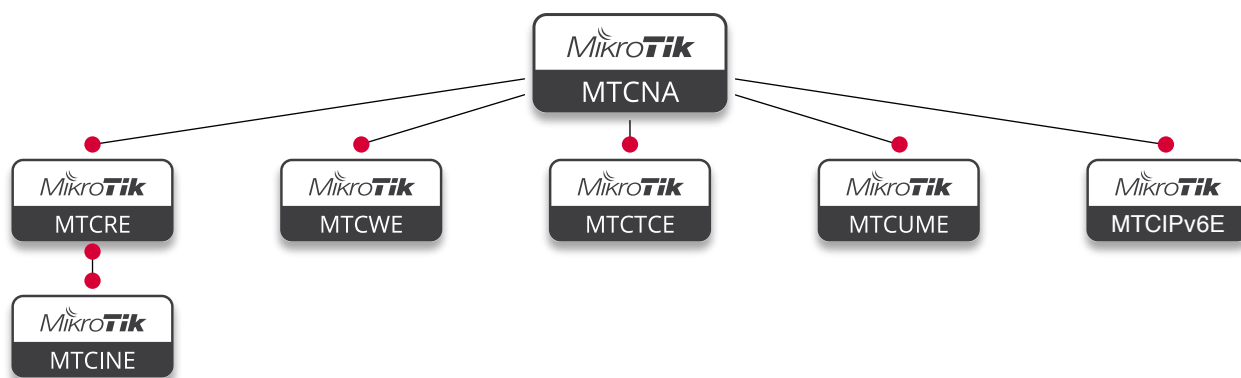

IT Global Consulting, an IT consultancy company specialized in telecommunications networks and Official Training enter, is pleased to introduce to the public their MikroTik official certification courses.

All Courses are held by Alessandro Pasta, a MikroTik certified instructor, MSc degree in computer science and IT consultant specialized in networking. Thanks to his technical, consulting and 4-year teaching expertise, Alessandro will be able to train the students with all the basics and advanced skills needed to properly manage a data network based on MikroTik products!

All courses will be organized at **IT Global Consulting's** training rooms. On request, it is possible to organize reserved and **specific courses at the customer premise**. Special conditions and discounts are offered to isp/wisp companies and for groups. For more information and course subscription, please visit the web page <https://www.itglobalconsult.it/en/mikrotik-courses>

We are also able to organize and deliver courses based on main networking vendors.

IT Global Consulting offers to the customers and students the following courses:

MikroTik MTCNA
MTCNA MikroTik Certified Network Associate
The course is intended for IT professionals working in telecommunications industries and will introduce basics management and configuration of MikroTik products configuration. This course represents the first certification step to access engineer levels of MikroTik certification program.

MikroTik MTCWE
MTCWE MikroTik Certified Wireless Engineer
The MTCWE course is aimed at those who want to have a deeper knowledge of advanced management and configuration of a wireless network based on MikroTik devices. The course participation requires the successful achievement of MTCNA certification.

MikroTik MTCRE
MTCRE MikroTik Certified Routing Engineer
The MTCRE course introduces and develops routing (OSPF), advanced tunneling and VLAN. The course participation requires the successful achievement of MTCNA certification.

MikroTik MTCTCE
MTCTCE MikroTik Certified Traffic Control Engineer
The MTCTCE course provides the skills needed for a proper management of the network traffic through technologies such as QoS and queues, firewalling and Web proxying technologies. The course participation requires the successful achievement of MTCNA certification.

MikroTik MTCUME
MTCUME MikroTik Certified User Management Engineer
The MTCUME course focuses on concepts and technologies usefull for a centralized authentication and management of users within an ISP or enterprise network. The course participation requires the successful achievement of MTCNA certification.

MikroTik MTCIPv6E
MTCIPv6E MikroTik Certified IPv6 Engineer
The MTCIPv6E course provides all the elements and the necessary skills to properly design and manage networks based on IPv6 protocol. The course participation requires the successful achievement of MTCNA certification.

MikroTik MTCINE
MTCINE MikroTik Certified Inter-networking Engineer
The MTCINE course is dedicated to all ISPs operators who require a greater knowledge and expertise on topics related to BGP dynamic routing protocol and MPLS transport protocol. The course participation requires the successful achievement of MTCRE certification.